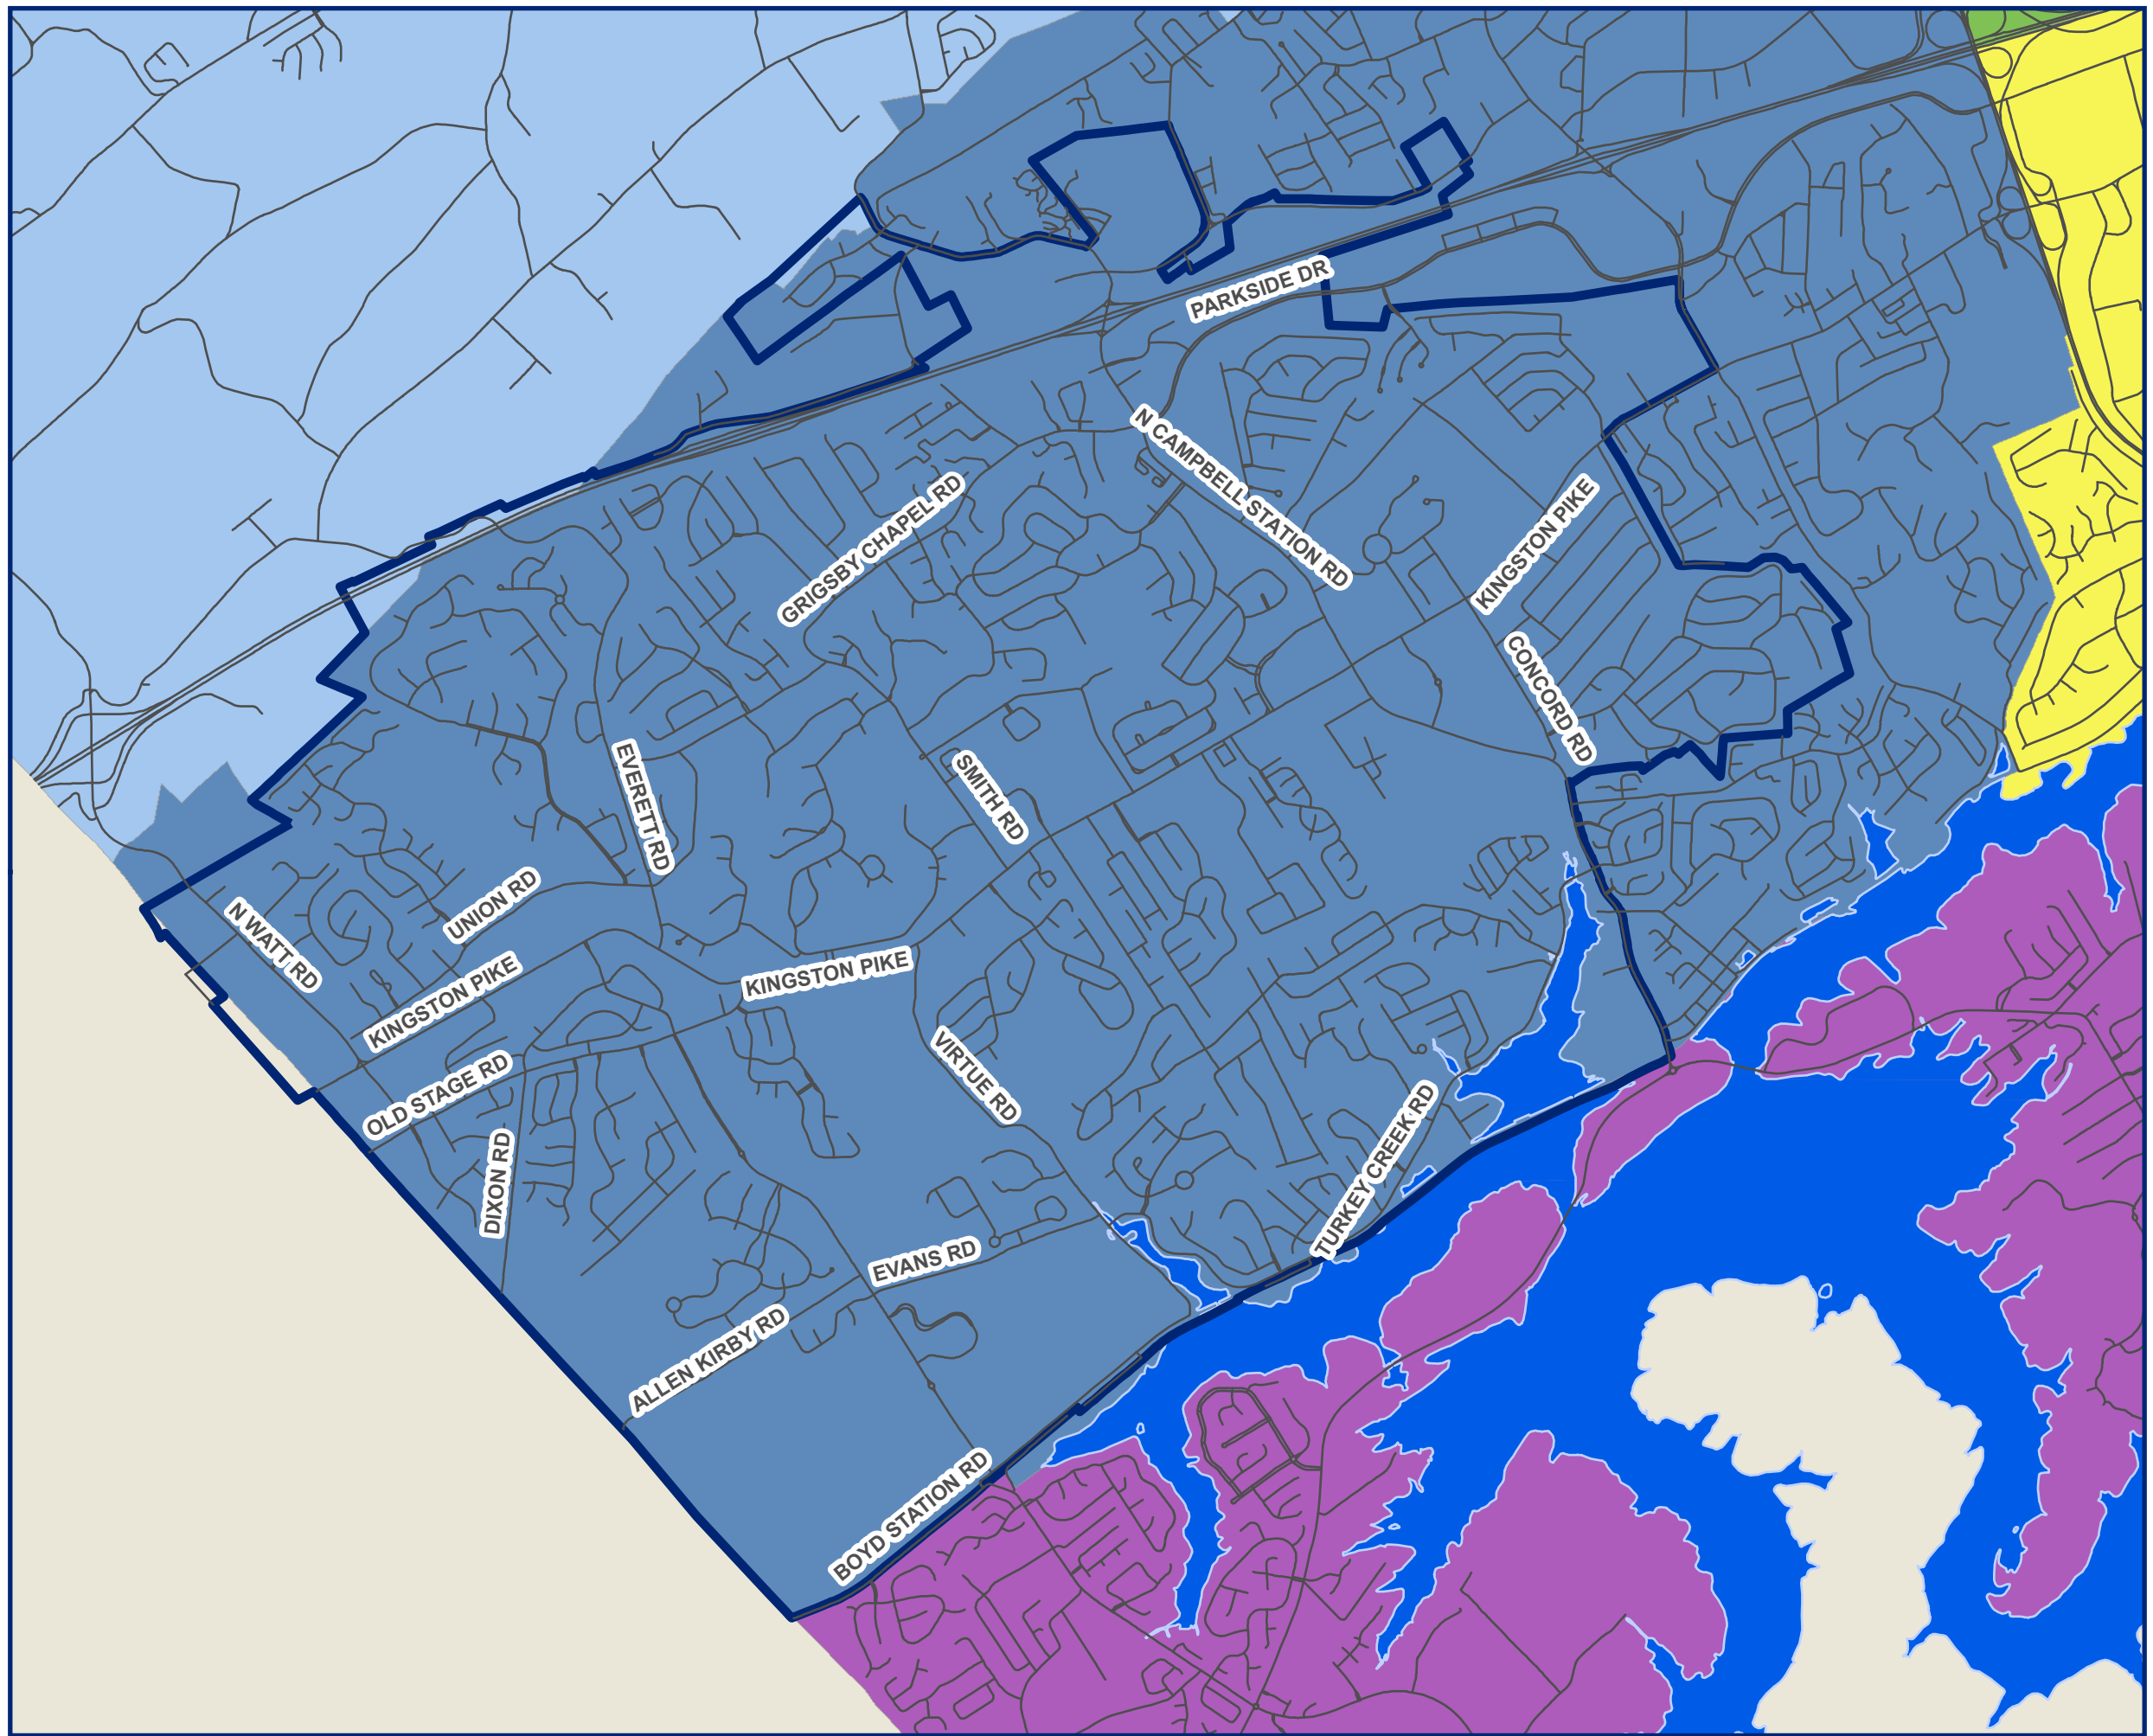

# Elementary, Primary, & Intermediate School Zones

- Streets
- Town Limit
- TVA Reservoirs

## County Elementary, Primary, and Intermediate School Zones

- A L Lotts Elementary School
- Cedar Bluff Elementary School
- Farragut Primary & Intermediate School
- Hardin Valley Elementary School
- Northshore Elementary School

**CONTACTS:**  
 GIS:  
 Carrie Smith  
 carrie.smith@aecom.com

1 inch = 3,000 feet  
 Map Prepared: August 2018